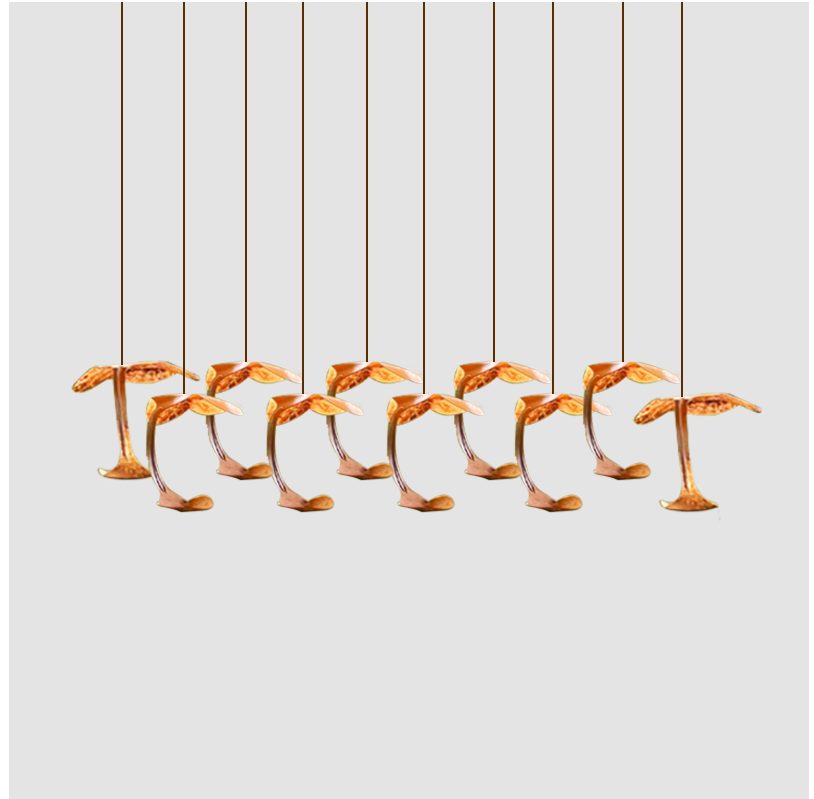

PROJECT	_____
TYPE	_____
SPECIFIER	_____
QUANTITY	_____
DATE	_____

1. To build a product code in our configurator select the specify button on the base model # product page
2. To build a manual product code on this datasheet choose from the options listed below in blue font and add the suffix to the base model #

GENERAL

Series: Le Gigue
Partner: Knikerboker
Division: Design
Installation: Suspension
Product Type: Pendant
Mounting Location: Ceiling
Light Distribution: Indirect

PHYSICAL

Shape: Abstract
Diameter (in): $37 \frac{7}{16}$
Length (mm): 1200
Max. Overall Height (mm): 1650
Max. Overall Height (in): $64 \frac{15}{16}$
Weight (kg): 10.5
Fixture Finish: EWH / EBK / MAN / COF / PRD / SLF / GLF / CLF / BRL / EWS / EWG / EWC / EWR / EBS / EBG / EBC / EBC / EBB / MAS / MAD / MAC / MAB / COS / CGO / CCL / CBL / PRS / PRG / PRC / PRB
Fixture Material: Metal
Cable Details: Transparent Cable in the following lengths 5 x 1000mm / 39 3/8" 5 x 1500mm / 59 1/16"

ELECTRICAL

Lamp Type: LED
Input Wattage (W): 55
Dimming: Non-Dimming / Phase Dimming (120vac Only)
Driver Included: Yes
Driver Location: Integrated
Driver Type: Constant Current - Universal
Driver Class: Class 2
Input Voltage (V): 120 - 277
Constant Current (MA): 1050

LED

Number of LEDs: 10
Color Temperature (°K): 3000
Max. Delivered Lumen (lm): 6800
CRI: >85 CRI
Lamp Life (hrs): 50000

OPTICAL

RATINGS AND CERTIFICATIONS

Certified By: Certified for North American Standards
IP rating: IP20