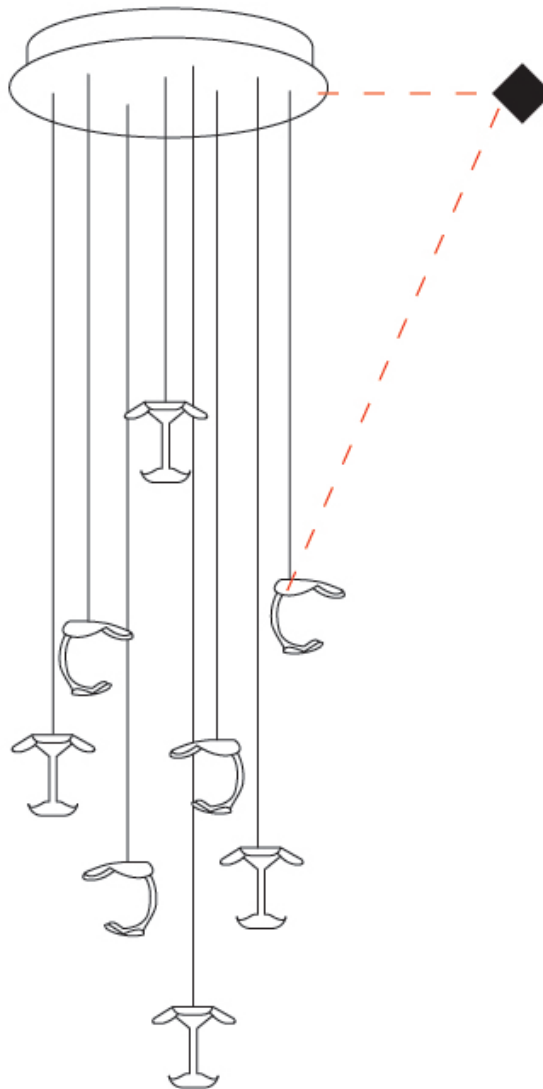

D131604-

PROJECT _____

TYPE _____

SPECIFIER _____

QUANTITY _____

DATE _____

D