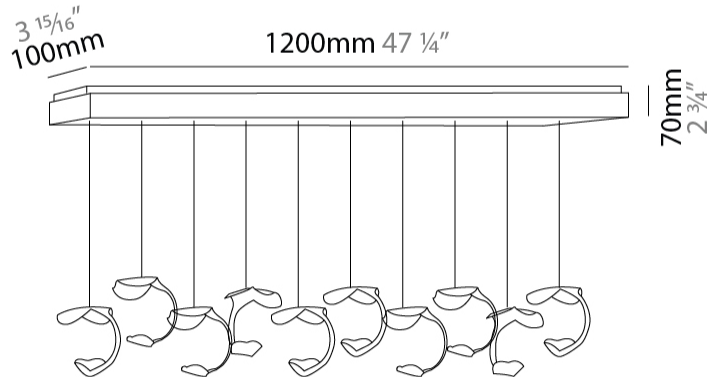

PROJECT	_____
TYPE	_____
SPECIFIER	_____
QUANTITY	_____
DATE	_____

1. To build a product code in our configurator select the specify button on the base model # product page
2. To build a manual product code on this datasheet choose from the options listed below in blue font and add the suffix to the base model #

GENERAL

Series: Le Gigue
Partner: Knikerboker
Division: Design
Installation: Suspension
Product Type: Pendant
Mounting Location: Ceiling
Light Distribution: Indirect

PHYSICAL

Shape: Abstract
Diameter (in): $37 \frac{7}{16}$
Length (mm): 1200
Max. Overall Height (mm): 1650
Max. Overall Height (in): $64 \frac{15}{16}$
Weight (kg): 10.5
Fixture Finish: EWH / EBK / MAN / COF / PRD / SLF / GLF / CLF / BRL / EWS / EWG / EWC / EWR / EBS / EBG / EBC / EBC / EBB / MAS / MAD / MAC / MAB / COS / CGO / CCL / CBL / PRS / PRG / PRC / PRB
Fixture Material: Metal
Cable Details: Transparent Cable in the following lengths 5 x 1000mm / 39 3/8" 5 x 1500mm / 59 1/16"

ELECTRICAL

Lamp Type: LED
Input Wattage (W): 55
Dimming: Non-Dimming / Phase Dimming (120vac Only)
Driver Included: Yes
Driver Location: Integrated
Driver Type: Constant Current - Universal
Driver Class: Class 2
Input Voltage (V): 120 - 277
Constant Current (MA): 1050

LED

Number of LEDs: 10
Color Temperature (°K): 3000
Max. Delivered Lumen (lm): 6800
CRI: >85 CRI
Lamp Life (hrs): 50000

OPTICAL

RATINGS AND CERTIFICATIONS

Certified By: Certified for North American Standards
IP rating: IP20