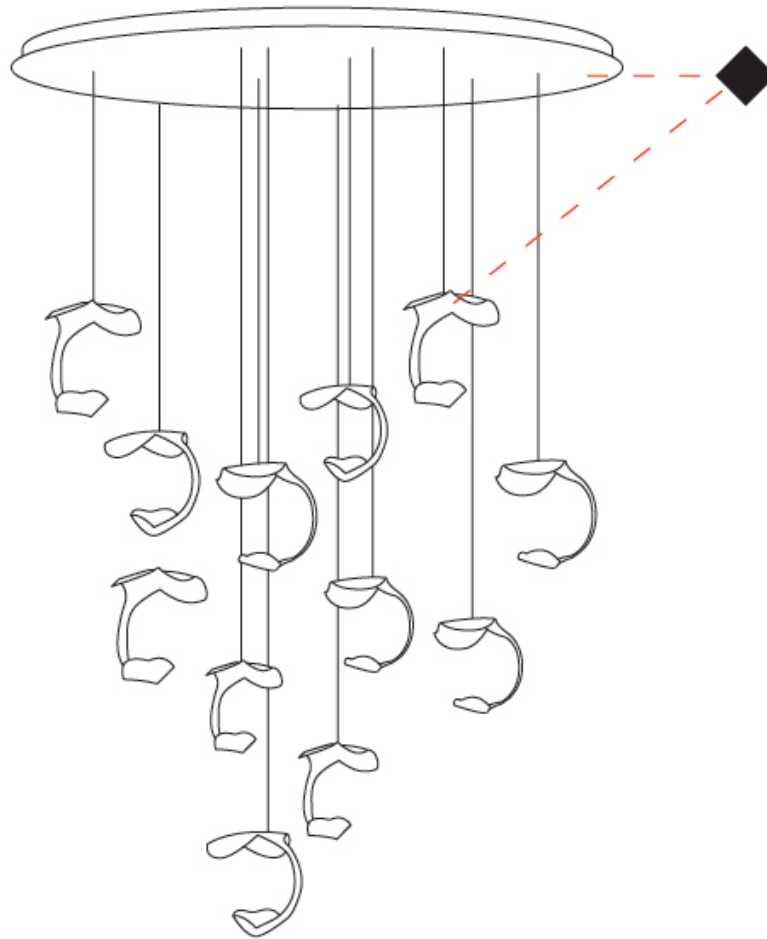

D131609-

PROJECT

TYPE

SPECIFIER

QUANTITY

DATE

D